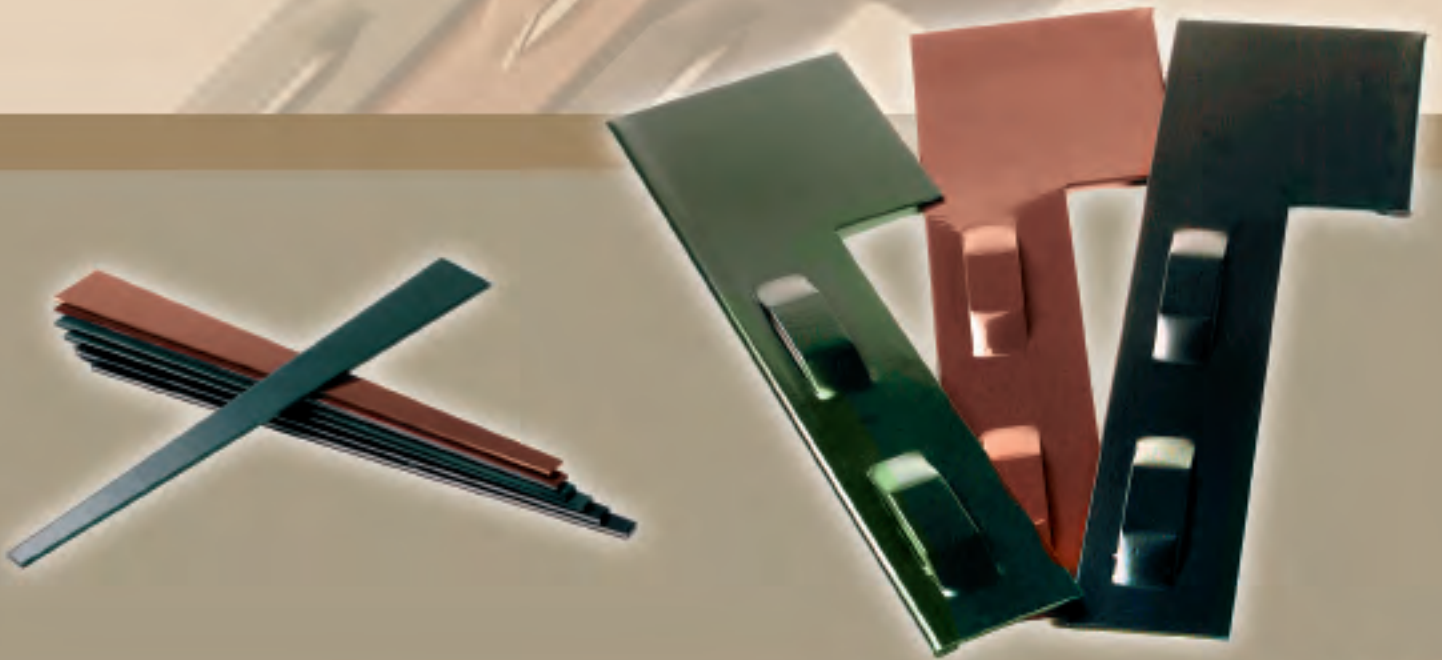

STEEL LANDSCAPE EDGING

PAINTED EDGING

NOW AVAILABLE!

- POWDER COATED FOR SUPERIOR DURABILITY
- ROLLED EDGE AVAILABLE
- EASY INSTALLATION
- MADE IN USA

CALL FOR MORE INFORMATION

1-800-321-1115

www.acmemfgco.com

- AVAILABLE IN 16 GA, 14 GA, 12 GA, 3/16"
- ROLLED EDGE AVAILABLE
- EDGE STAKES INCLUDED
- IN STOCK NOW!

STEEL LANDSCAPE EDGING

SKU #	DESCRIPTION	PALLET QTY
63820PG	4" X 10' Green Painted, Rolled Edge - 16 GA	100
63810PG	4" X 10' Green Painted, Straight Edge - 14 GA	100
63815PG	4" X 10' Green Painted, Rolled Edge - 14 GA	100
63815PN	4" X 10' Brown Painted, Rolled Edge - 14 GA	100
63815PK	4" X 10' Black Painted, Rolled Edge - 14 GA	100
63805PG	4" X 10' Green Painted, Straight Edge - 12 GA	100
63805PN	4" X 10' Brown Painted, Straight Edge - 12 GA	100
63805PK	4" X 10' Black Painted, Straight Edge - 12 GA	100
63800PG	4" X 10' Green Painted, Straight Edge - 3/16"	50
63800PN	4" X 10' Brown Painted, Straight Edge - 3/16"	50
63800PK	4" X 10' Black Painted, Straight Edge - 3/16"	50